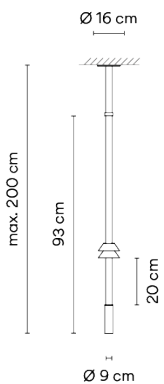

Flamingo mini

VIBIA

1580

Design By Antoni Arola

The hanging Flamingo Mini lamp features a silhouette of minimal dimensions offering a volumetric lighting and focal point towards a single point of light.

Model Sheet

Optional : Extra cable length
Min. quantity, upcharge and extra lead time apply [EN]

Finish	11 Black NCS S 8500-N
LED temperature color	2700 K
Dimming	Push; 1-10V / Casambi / DALI
Installation type	Surface Canopy / Built-in XS

Materials Body: Aluminum
Shade: PMMA
Diffuser: PC- Polycarbonate

Light source 2 x LED 3W 175mA

LED CRI>90 726 lm 124
2700 K

Driver 350 50-60 Hz HZ

IP20 Bi-volt 50-60Hz

Application Hanging lamps

Packaging 2 Box
1,25 m x 0,068 m x 0,068 m
Gross weight 4
Net weight 3
Vol. 0,0111